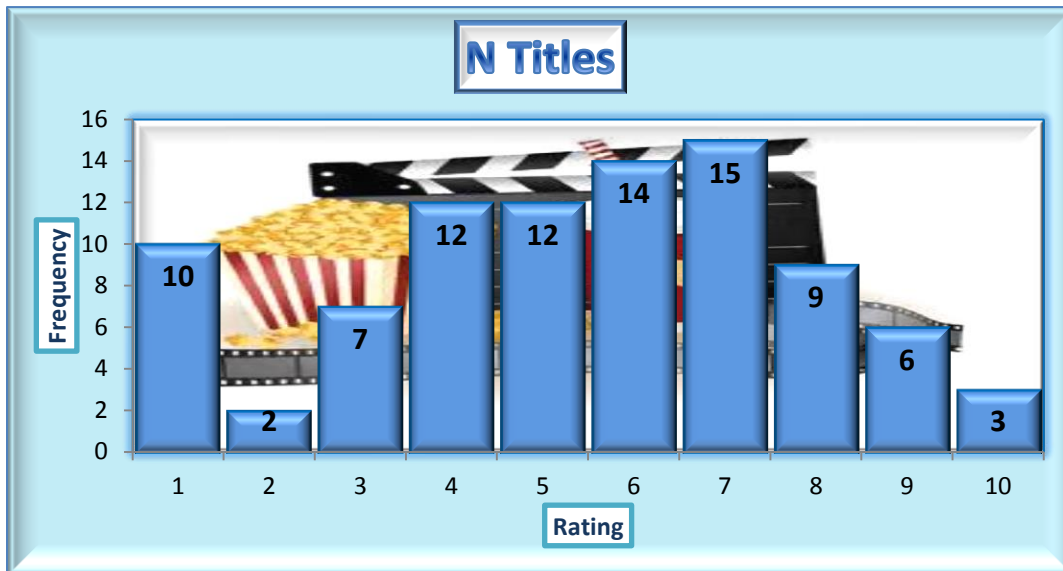

N. NIGHTMARE

ALL

<i>Title N</i>	
Mean	5.4
Median	6.0
Standard Deviation	2.4
Minimum	1.0
Maximum	10.0
Sum	488.0
Count	90.0

MALES

TITLES N	
Mean	5
Median	6
Maximum	10
Minimum	1

FEMALES

TITLES N	
Mean	5
Median	5
Maximum	9
Minimum	1