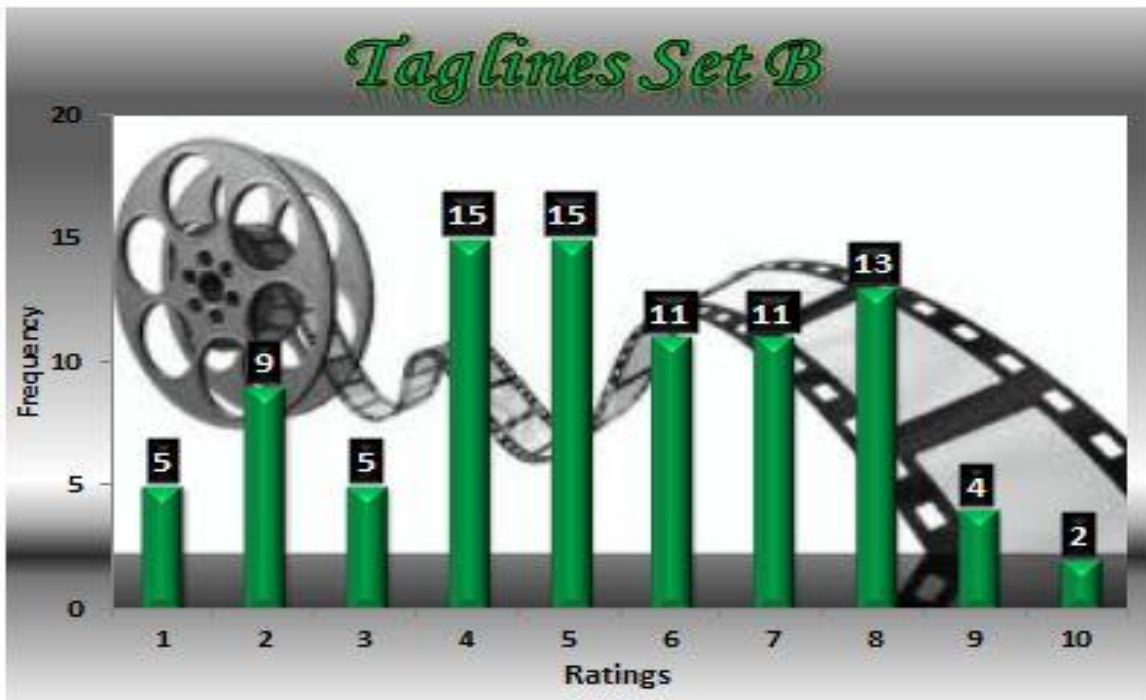

B. IT'S ONLY AS REAL AS YOU MAKE IT

ALL

TAGLINE B	
Mean	5.3
Median	5.0
Standard Deviation	2.3
Minimum	1.0
Maximum	10.0
Sum	476.0
Count	90.0

MALES

TAGLINES B	
Mean	4.9
Median	5
Maximum	9
Minimum	1

FEMALES

TAGLINES B	
Mean	4.9
Median	5
Maximum	9
Minimum	1