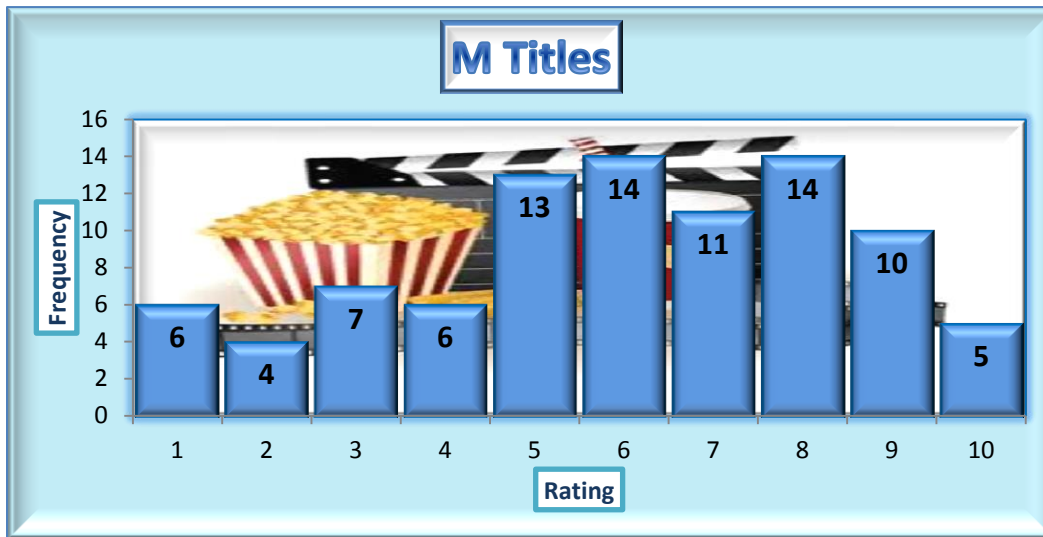

Film Taglines: Mean Comparison

SYNOPSIS: MEAN COMPARISONS

SYNOPSIS: # RANKED BEST

SYNOPSIS: # RANKED TOP FOUR

M. SMOKE AND MIRRORS

ALL

<i>Title M</i>	
Mean	6.0
Median	6.0
Standard Deviation	2.5
Minimum	1.0
Maximum	10.0
Sum	537.0
Count	90.0