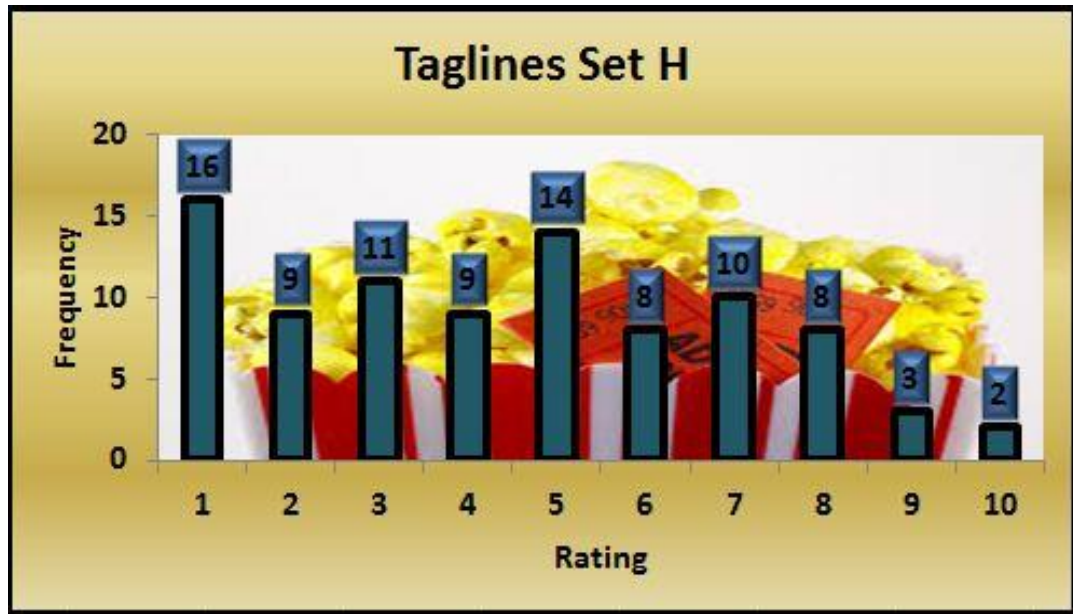

MALES

TAGLINES D	
Mean	5.1
Median	5
Maximum	10
Minimum	1

FEMALES

TAGLINES D	
Mean	5.1
Median	5
Maximum	10
Minimum	1

F. THE TRUTH LIES IN THE BLIND EYE.

ALL

TAGLINE F	
Mean	5.7
Median	6.0
Standard Deviation	2.6
Minimum	1.0
Maximum	10.0
Sum	515.0
Count	90.0

MALES

TAGLINES F	
Mean	5.8
Median	6
Maximum	10
Minimum	1

FEMALES

TAGLINES F	
Mean	5.6
Median	6
Maximum	10
Minimum	1

H. SEEING IS BELIEVING

ALL

TAGLINE H	
Mean	4.5
Median	4.5
Standard Deviation	2.6
Minimum	1.0
Maximum	10.0
Sum	402.0
Count	90.0