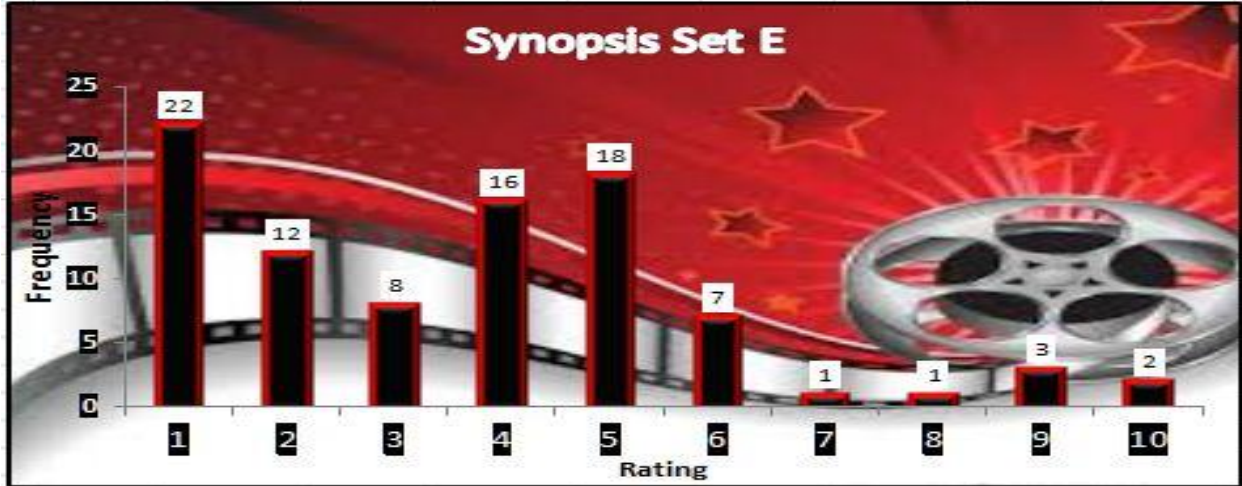

SYNOPSIS E

A MOTHER'S ADDICTION WILL LEAD HER KIDS ON A PATH TO THE GATES OF HELL.

ALL

SYNOPSIS E	
Mean	4.6
Median	4.0
Standard Deviation	2.7
Minimum	1.0
Maximum	10.0
Sum	414.0
Count	90.0

FEMALES

SYNOPSIS E	
Mean	6.4
Median	7
Maximum	10
Minimum	1

MALES

SYNOPSIS E	
Mean	5.3
Median	5
Maximum	10
Minimum	1