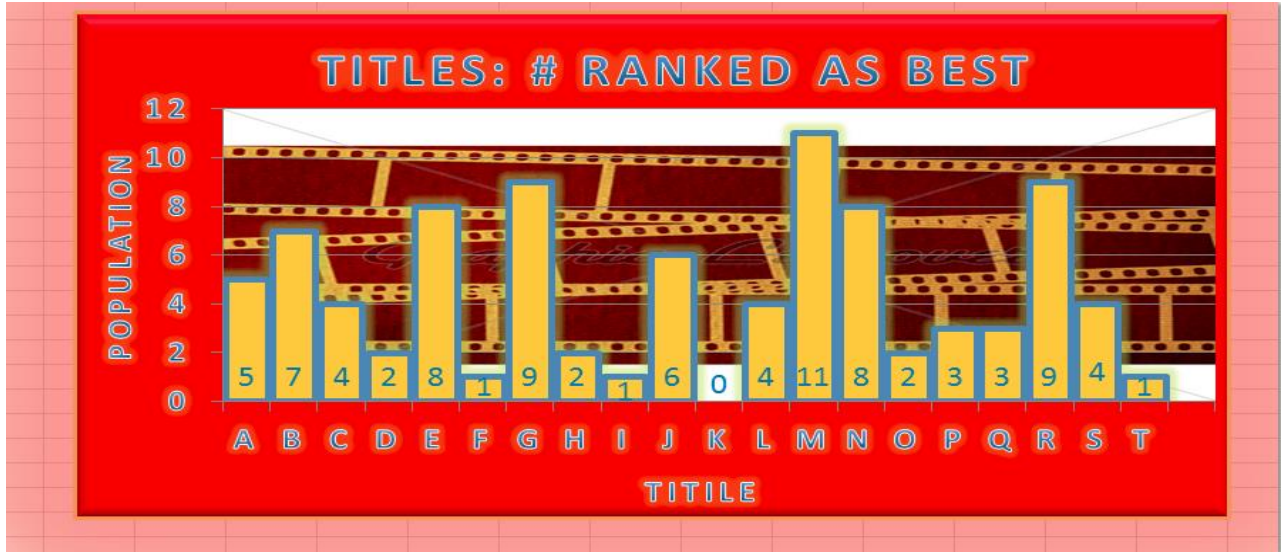

Synopses

Taglines

Film Taglines: Mean Comparison

Titles

THE PACT TITLE Q

ALL

<i>Title Q</i>	
Mean	5.3
Median	5.0
Standard Deviation	2.6
Minimum	1.0
Maximum	10.0
Sum	475.0
Count	90.0

FEMALE

TITLES Q	
Mean	5.3
Median	5
Maximum	10
Minimum	1

MALE

TITLES Q	
Mean	5.2
Median	5
Maximum	10
Minimum	1

A DEAL WITH THE DEVIL **TITLE R**

ALL

<i>Title R</i>	
Mean	5.7
Median	6.0
Standard Deviation	2.9
Minimum	1.0
Maximum	10.0
Sum	509.0
Count	90.0