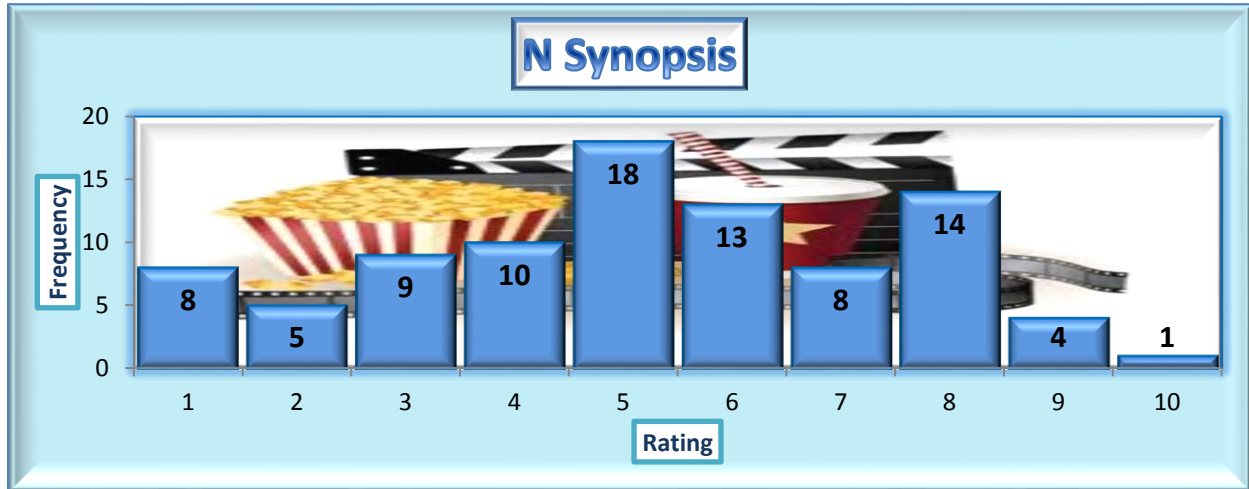

SYNOPSIS N

ON HIS 18TH BIRTHDAY, A DEBT IS DUE, AND MICHAEL'S FATE IS CHANGED FOREVER.

ALL

SYNOPSIS N	
Mean	4.8
Median	5.0
Standard Deviation	2.5
Minimum	1.0
Maximum	10.0
Sum	429.0
Count	90.0

FEMALES

SYNOPSIS N	
Mean	5.2
Median	5
Maximum	10
Minimum	1

MALES

SYNOPSIS N	
Mean	5.2
Median	5
Maximum	8
Minimum	1