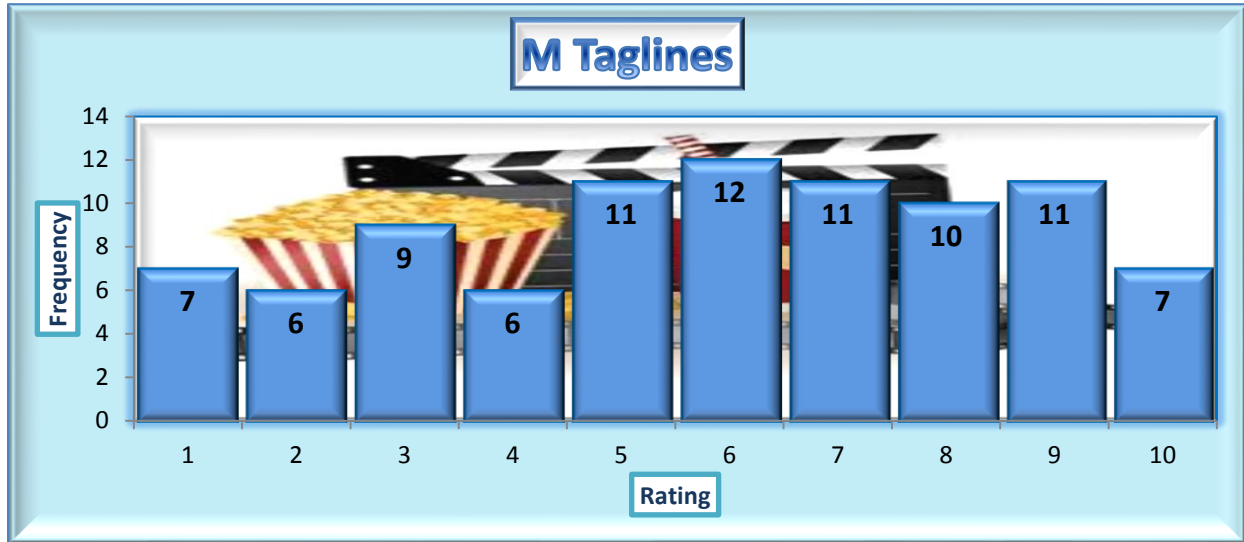

FEMALES

TITLES S	
Mean	5.3
Median	6
Maximum	10
Minimum	1

MALES

TITLES S	
Mean	4.9
Median	5
Maximum	10
Minimum	1

TAGLINES:

EVERY BETRAYAL BEGINS WITH TRUST TAGLINE M

ALL

TAGLINE M	
Mean	5.8
Median	6.0
Standard Deviation	2.7
Minimum	1.0
Maximum	10.0
Sum	523.0
Count	90.0