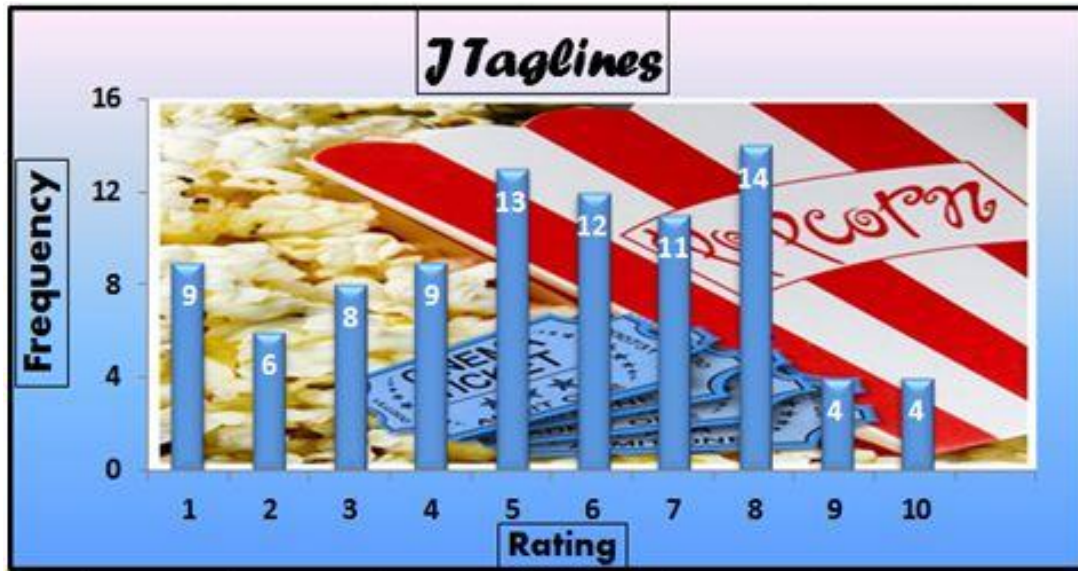

FEMALES

TAGLINES M	
Mean	5.6
Median	6
Maximum	10
Minimum	1

MALES

TAGLINES M	
Mean	6.0
Median	6
Maximum	10
Minimum	1

A SOUL IS A TERRIBLE THING TO WASTE TAGLINE N

ALL

TAGLINE N	
Mean	4.8
Median	5.0
Standard Deviation	2.5
Minimum	1.0
Maximum	10.0
Sum	429.0
Count	90.0

FEMALES

TAGLINES N	
Mean	4.3
Median	4
Maximum	10
Minimum	1

MALES

TAGLINES N	
Mean	5.4
Median	6
Maximum	10
Minimum	1

WHAT IS A SOUL WORTH? TAGLINE J

ALL

TAGLINE J	
Mean	5.4
Median	5.5
Standard Deviation	2.5
Minimum	1.0
Maximum	10.0
Sum	483.0
Count	90.0