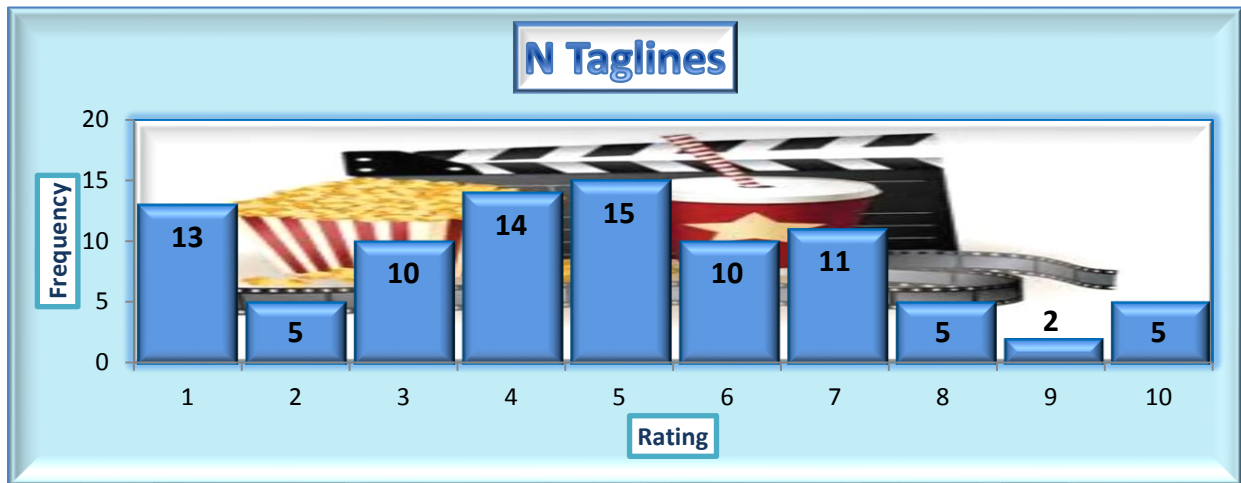

A SOUL IS A TERRIBLE THING TO WASTE TAGLINE N

ALL

TAGLINE N	
Mean	4.8
Median	5.0
Standard Deviation	2.5
Minimum	1.0
Maximum	10.0
Sum	429.0
Count	90.0

FEMALES

TAGLINES N	
Mean	4.3
Median	4
Maximum	10
Minimum	1

MALES

TAGLINES N	
Mean	5.4
Median	6
Maximum	10
Minimum	1