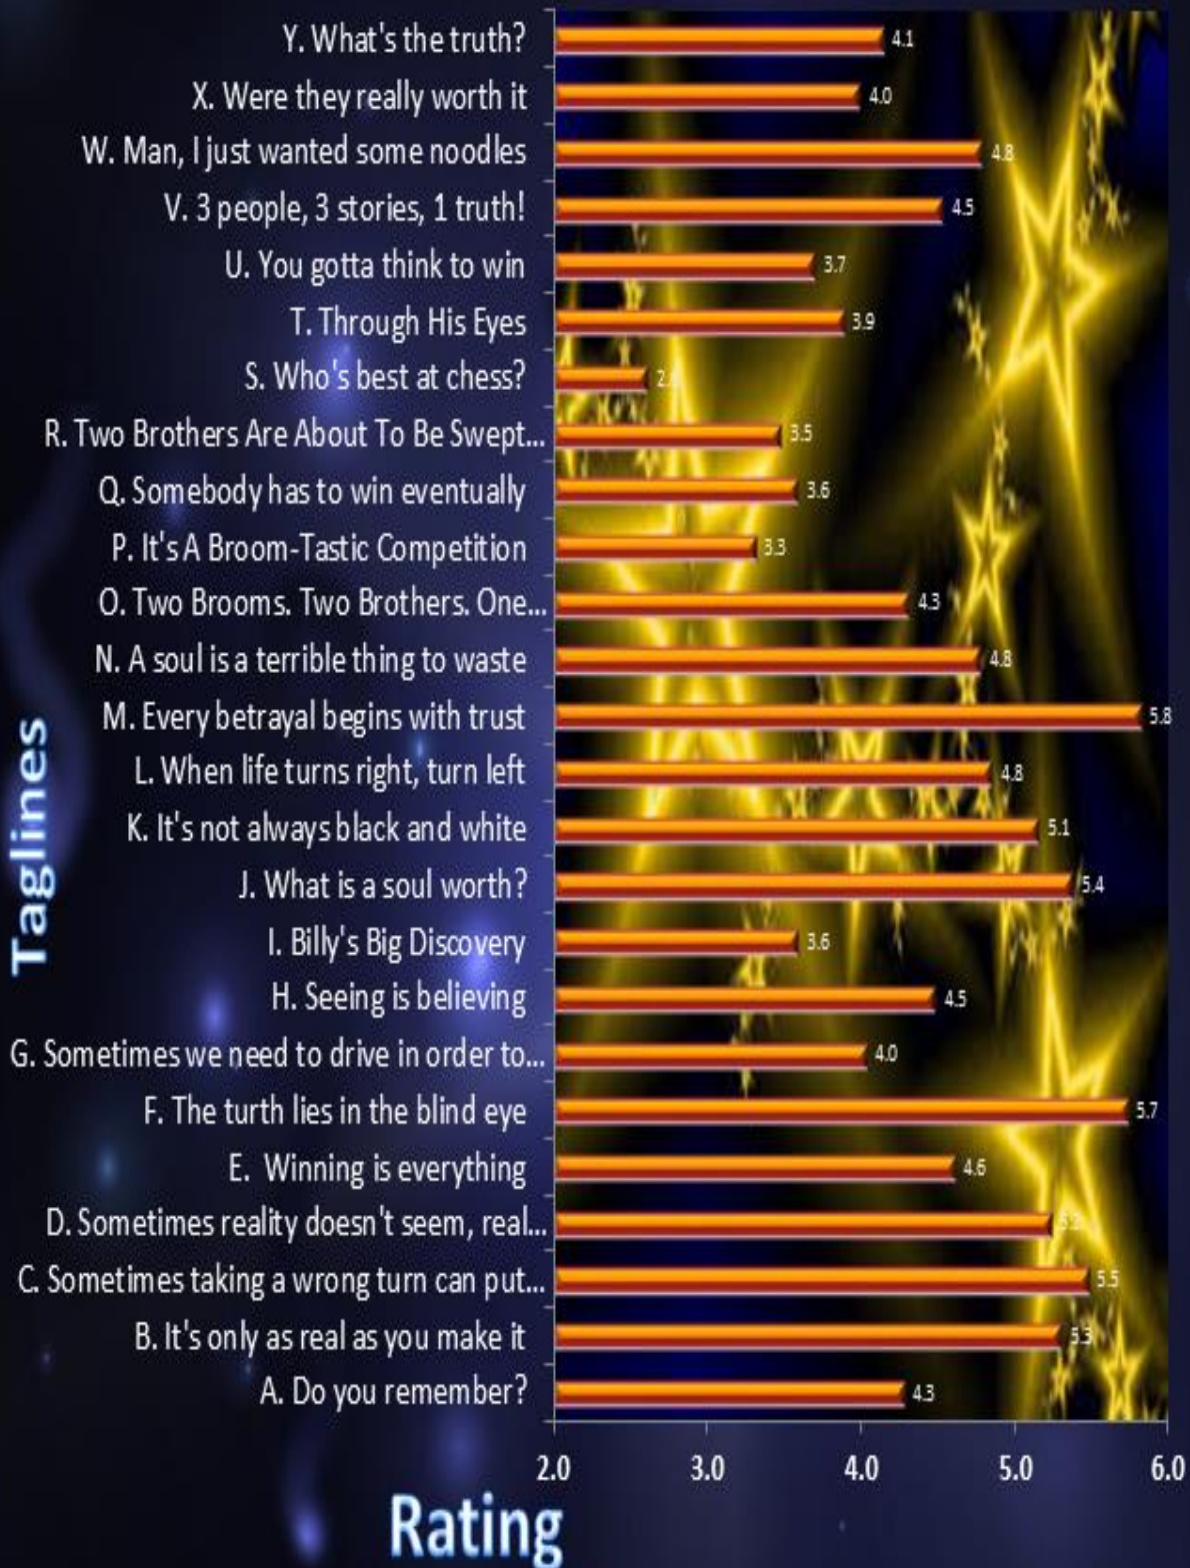

Film Taglines: Mean Comparison